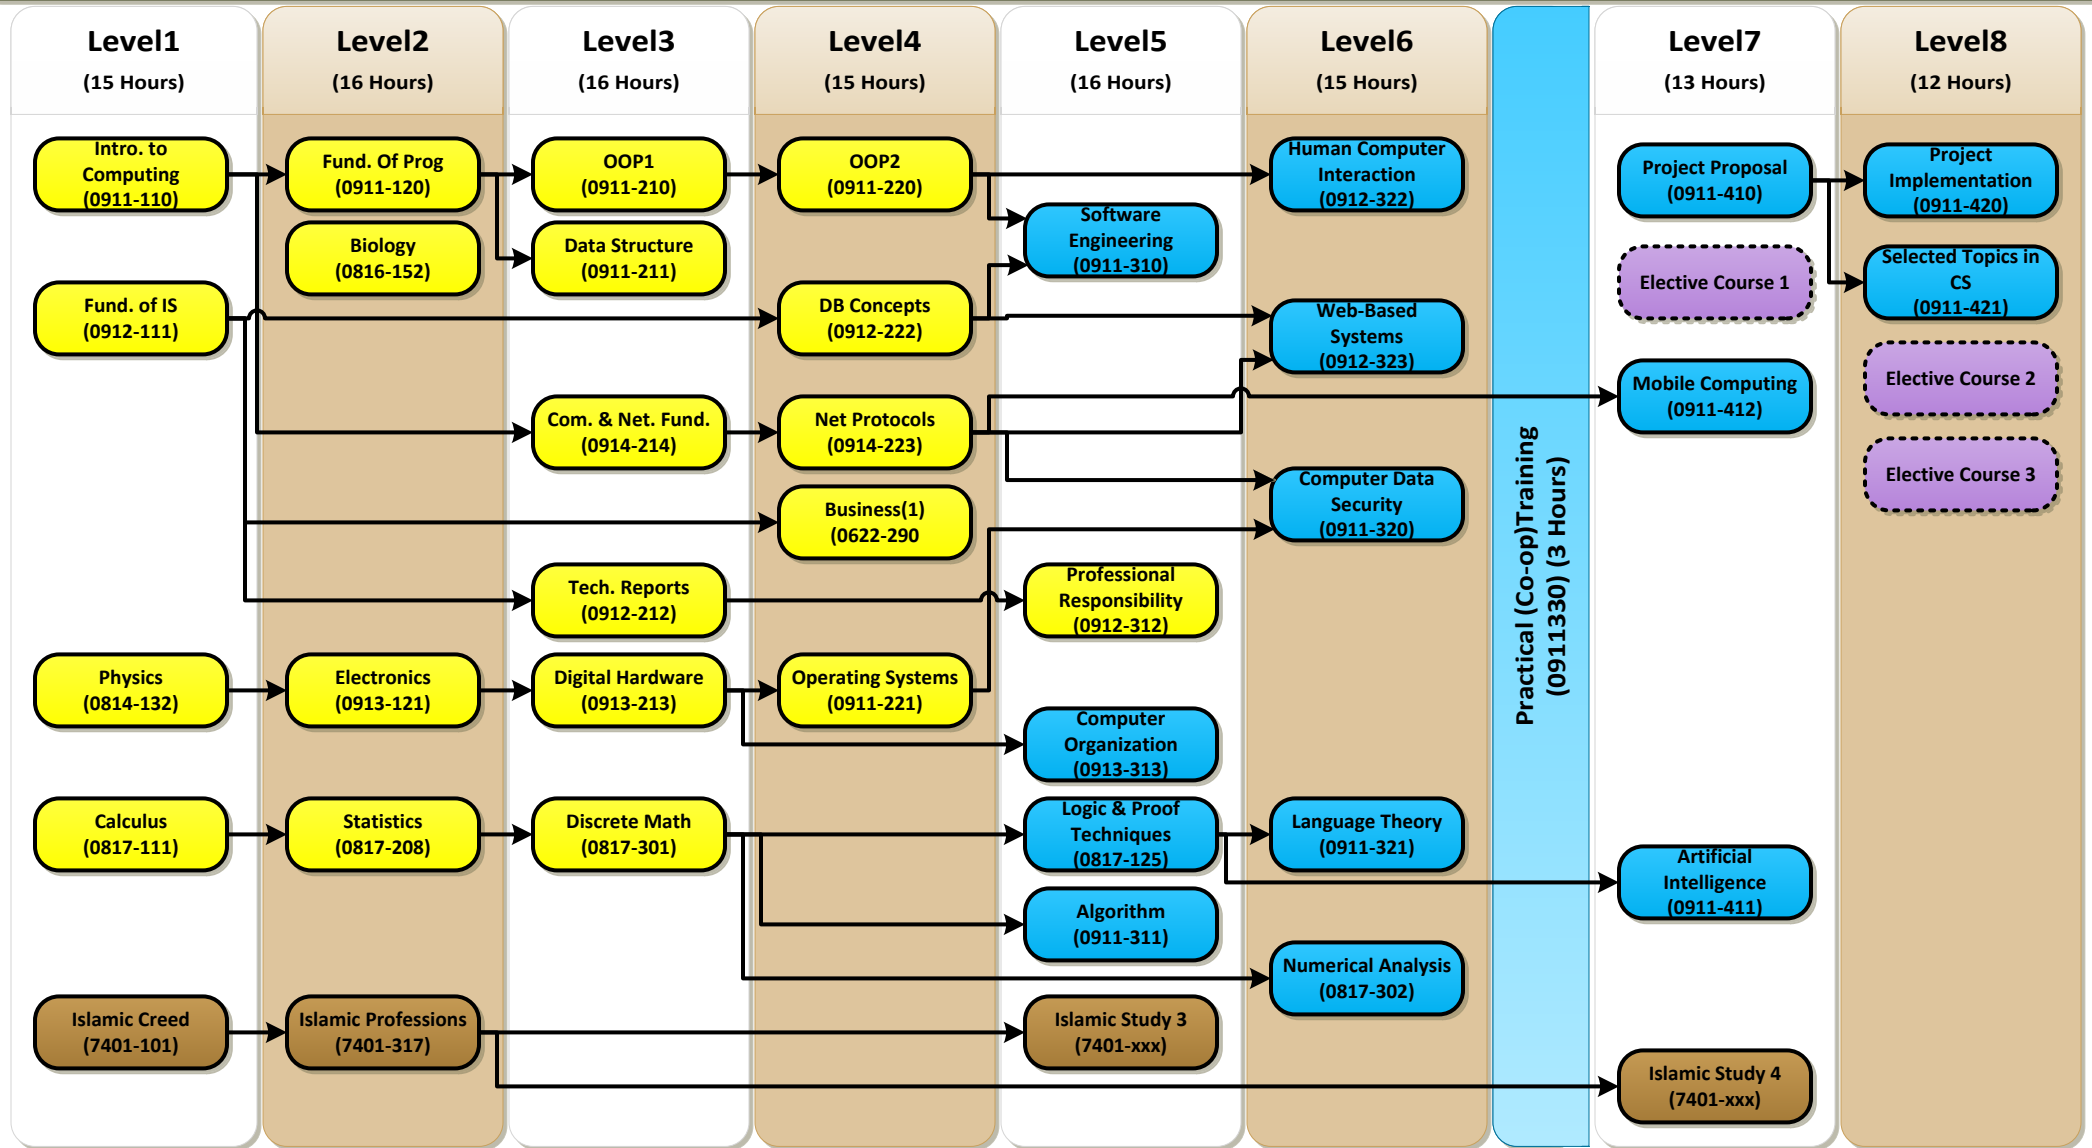

Computer Science Major (2009) Study Plan Tree

Key

Computer Science Elective Courses