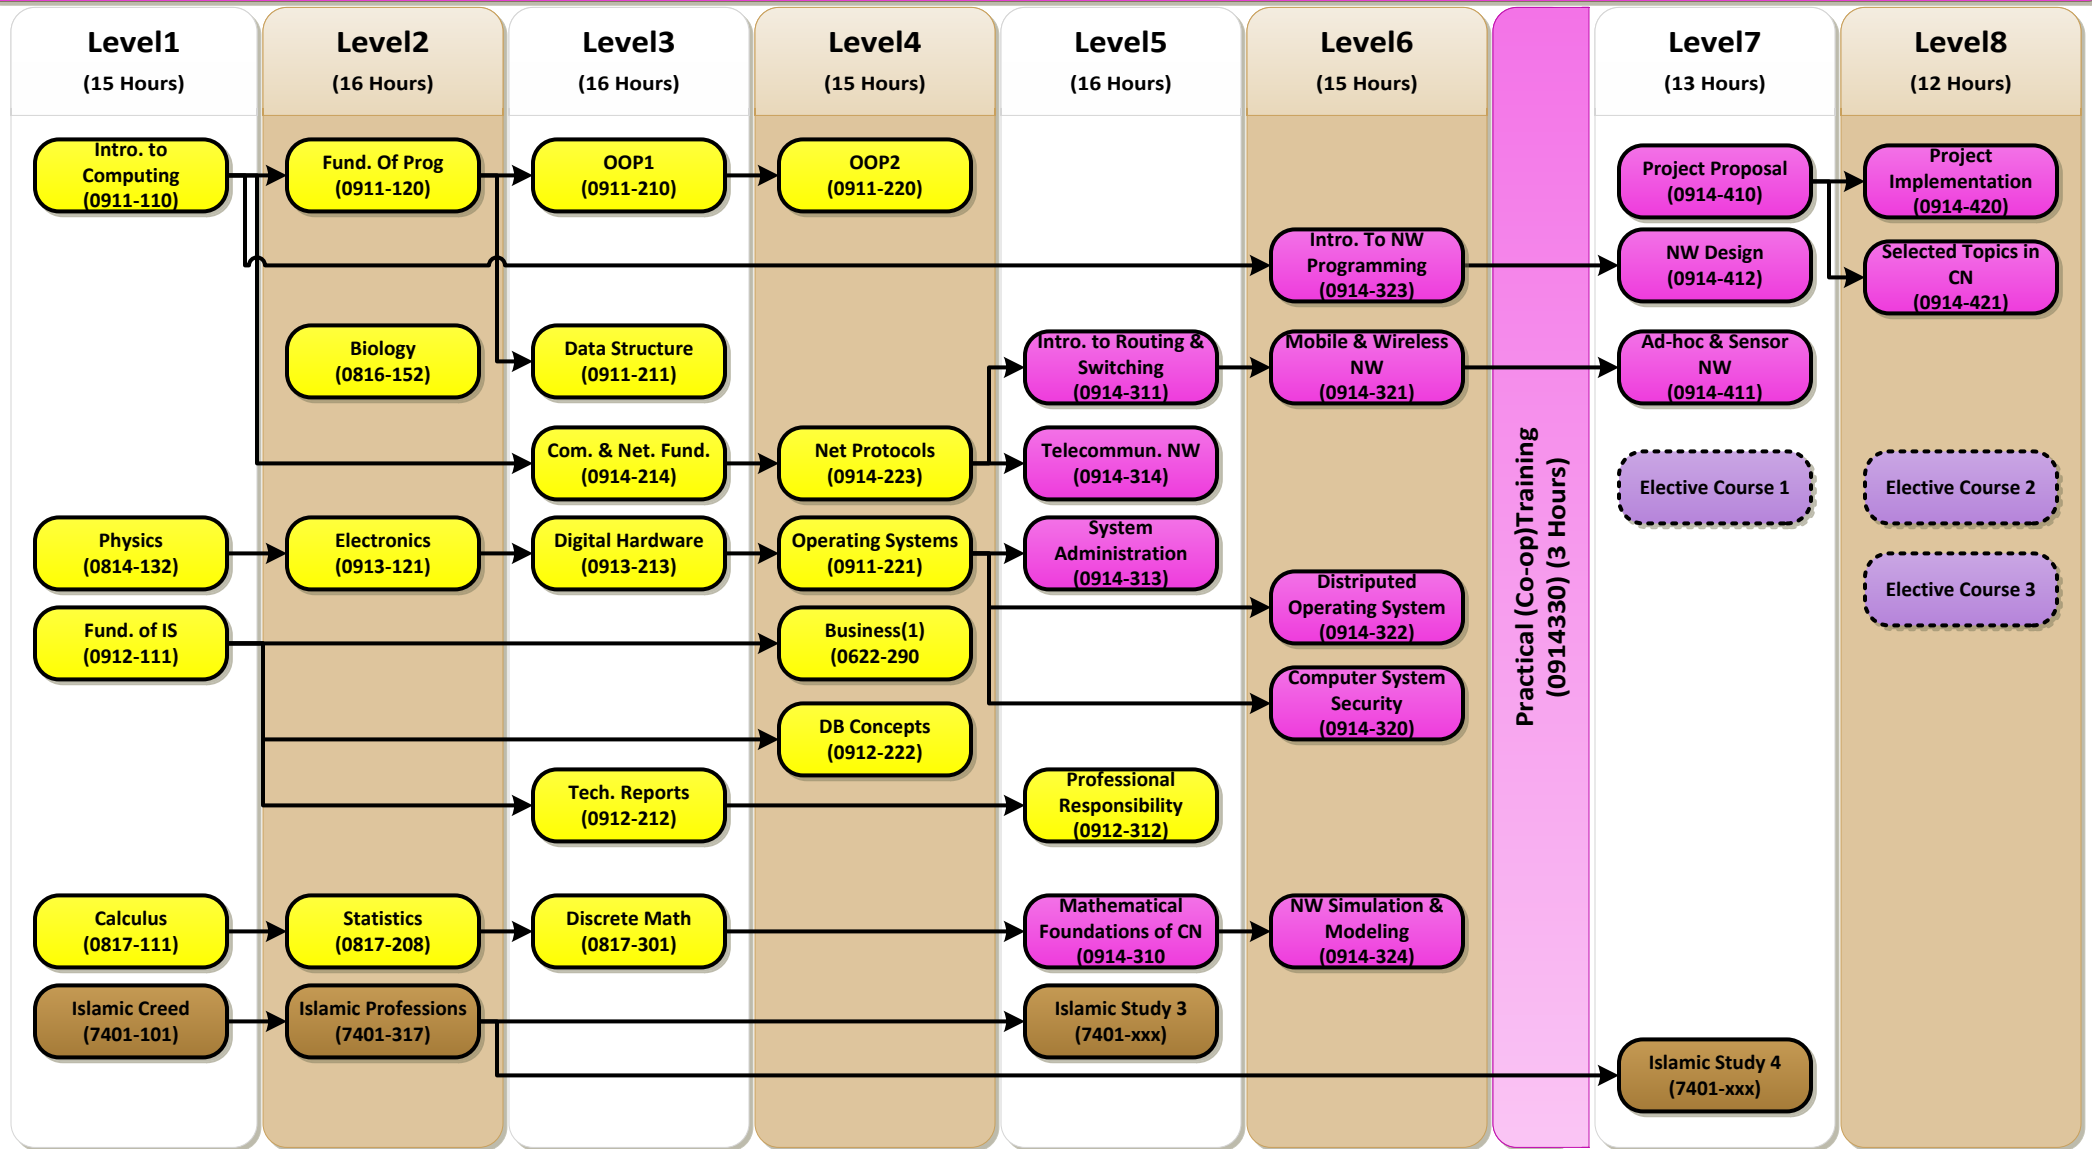

Computer Networks Major(2009)Study Plan Tree

Key

Computer Networks Elective Courses