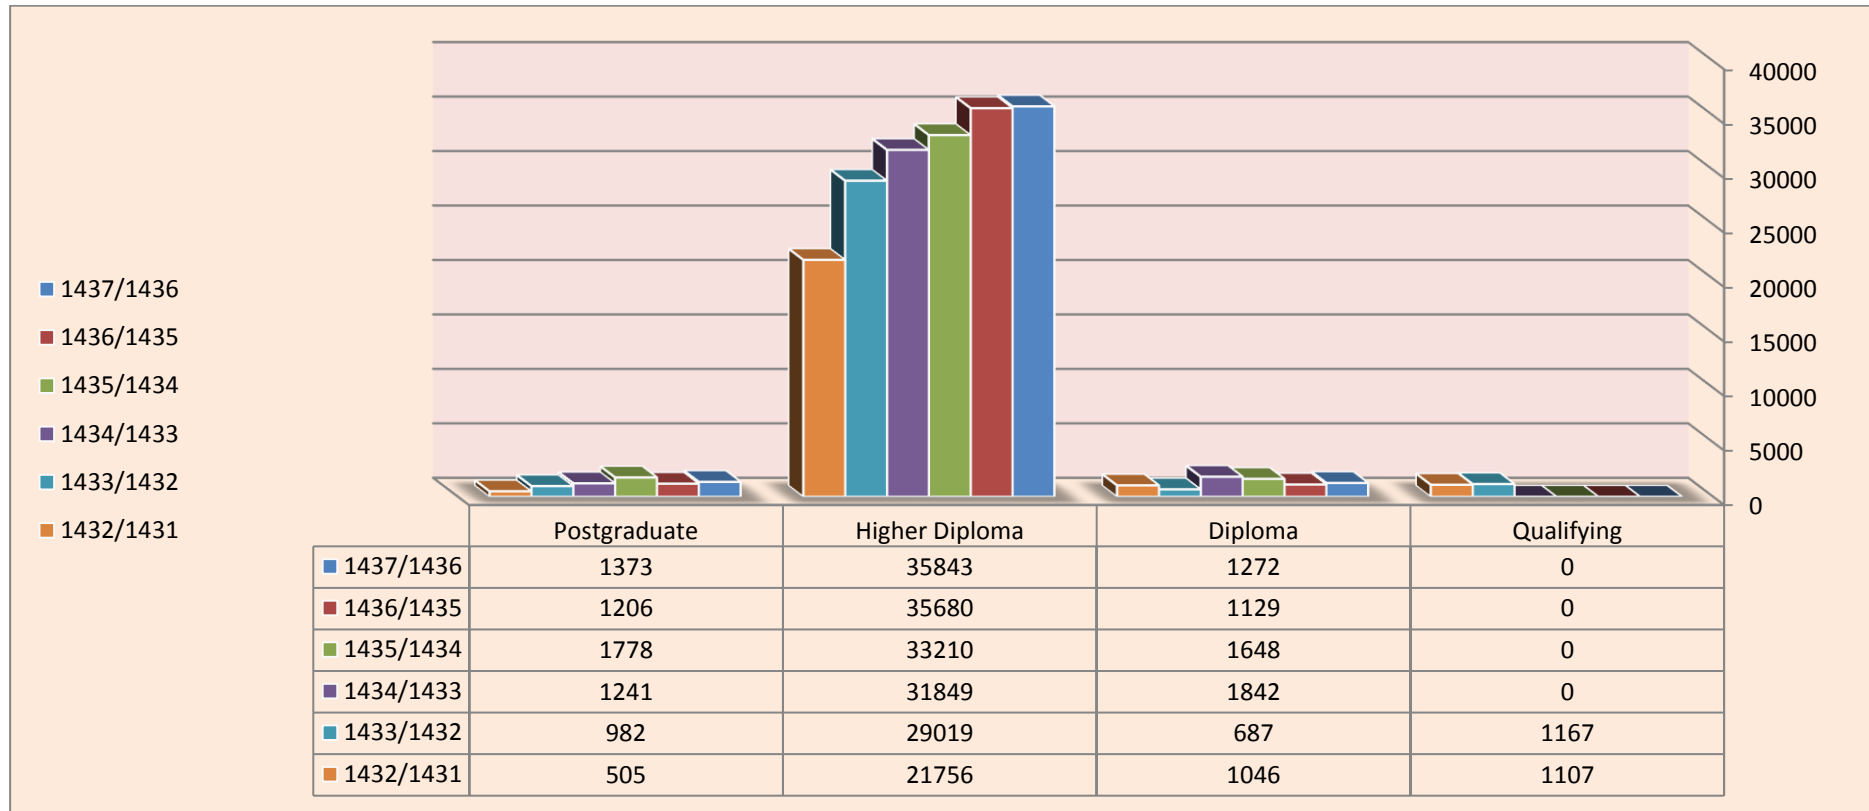

**Statistical of academic year
1436/1437 Hijri**

Year Founded	1975 AD-1395 H			
Educational system	Quarterly except the Faculty of Medicine (Yearly)			
Colleges	15			
Support's Deanships	12			
Scientific and research centers	13			
Scientific Chairs	6			
Scholarships	466			
Graduate programs	41			
University employees	Males	Females	Total	
Students	Diploma	287	985	1272
	Bachelor Graduate	13049	22794	35843
	Postgraduate	561	812	1373
administrative Academic and staff	Academic staff	1223	753	1976
	Administrators	1146	484	1630

The evolution of the number of university students

year Academic	Qualifying	Diploma	Higher Diploma	Postgraduate	Total
1437/1436	0	1272	35843	1373	38488
1436/1435	0	1129	35680	1206	38015
1435/1434	0	1648	33210	1778	36636
1434/1433	0	1842	31849	1241	34932
1433/1432	1167	687	29019	982	31855
1432/1431	1107	1046	21756	505	24414

Diagram shows the evolution of total university students

A graph showing the evolution in the number of university students by the scientific stage

Evolution in the number of faculty members

year Academic	staff Academic
1437/1436	1976
1436/1435	1905
1435/1434	1488
1434/1433	1469
433/1432	1401
1432/1431	1379