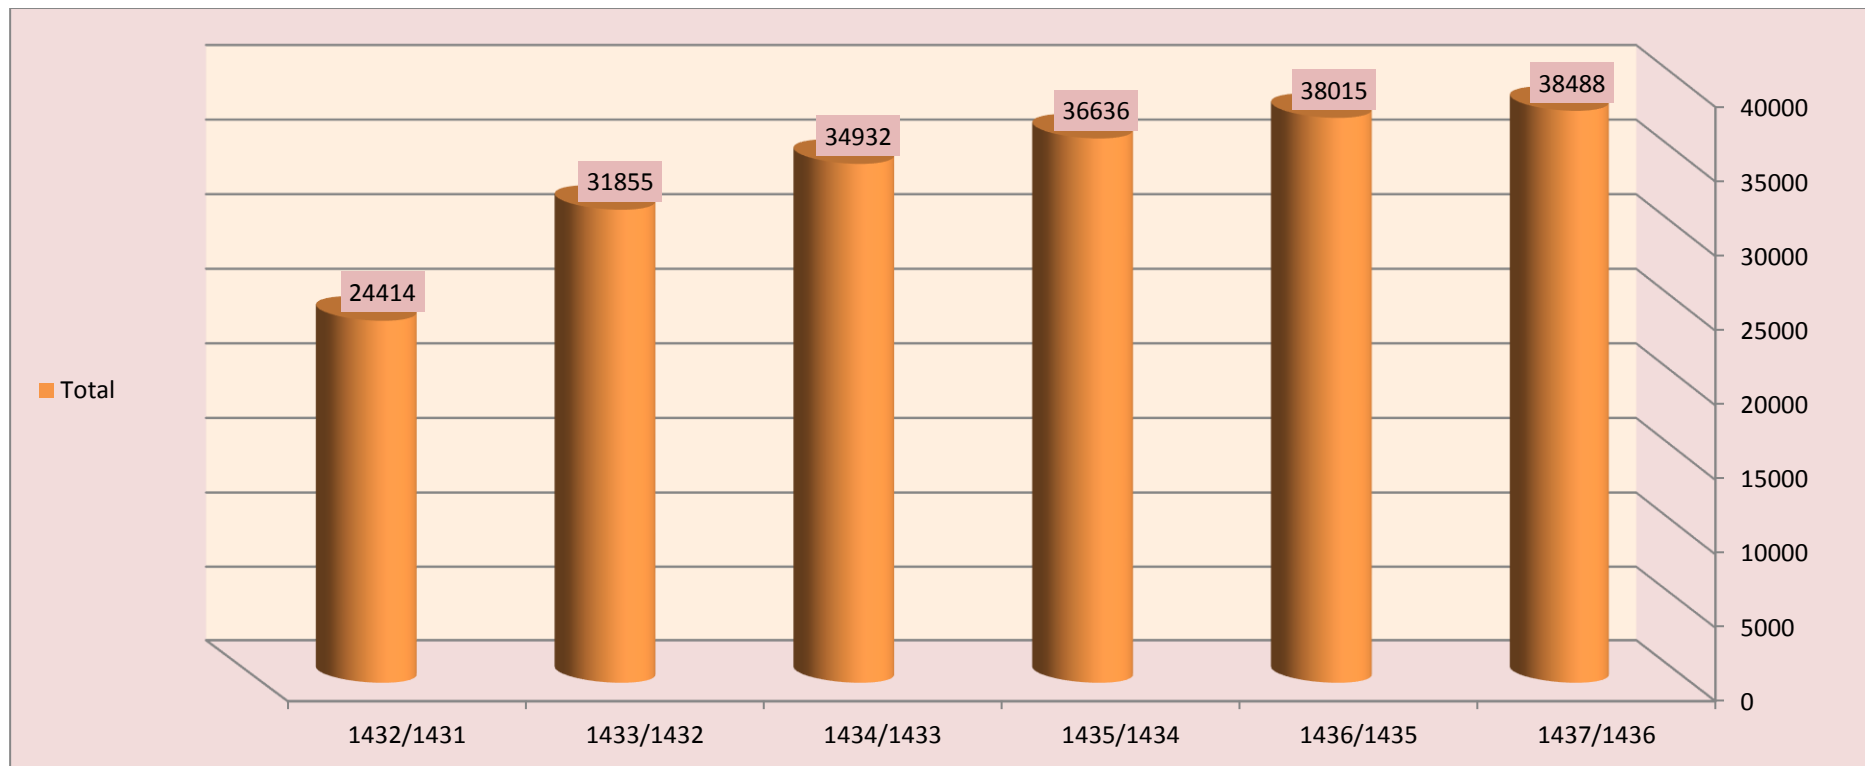

**Statistical of academic year
1436/1437 Hijri**

Year Founded	1975 AD-1395 H			
Educational system	Quarterly except the Faculty of Medicine (Yearly)			
Colleges	15			
Support's Deanships	12			
Scientific and research centers	13			
Scientific Chairs	6			
Scholarships	466			
Graduate programs	41			
University employees	Males	Females	Total	
Students	Diploma	287	985	1272
	Bachelor Graduate	13049	22794	35843
	Postgraduate	561	812	1373
administrative Academic and staff	Academic staff	1223	753	1976
	Administrators	1146	484	1630

The evolution of the number of university students

year Academic	Qualifying	Diploma	Higher Diploma	Postgraduate	Total
1437/1436	0	1272	35843	1373	38488
1436/1435	0	1129	35680	1206	38015
1435/1434	0	1648	33210	1778	36636
1434/1433	0	1842	31849	1241	34932
1433/1432	1167	687	29019	982	31855
1432/1431	1107	1046	21756	505	24414

Diagram shows the evolution of total university students

A graph showing the evolution in the number of university students by the scientific stage

Evolution in the number of faculty members

year Academic	staff Academic
1437/1436	1976
1436/1435	1905
1435/1434	1488
1434/1433	1469
433/1432	1401
1432/1431	1379